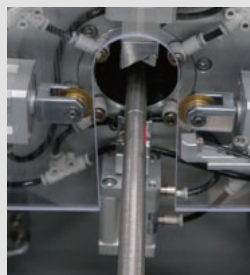

SWC Shield Wire Cutter

Technical Data

ITEM	SWC100
OPERATING SYSTEM	Microsoft Windows 10
OPERATING LANGUAGE	Korean, English, Chinese, Japanese, Spanish, etc.
SIZE	540(W)X1200(D)X1590(H) mm(Include Monitor) 490(W)X1200(D)X1205(H) mm(Exclude Monitor)
WEIGHT	250 kg
POWER	A.C 100~240V 50/60Hz, Built in UPS
JACKET TO SHIELD DISTANCE	3~50 mm
DISPLAY	24" FHD Touch Display
WORKING RANGE	5~200 mm
WIRE THICKNESS	Ø4.5~13 (External diameter of the inner sheath)
WIRE TYPE	AHHEX-BS, FHL2XC2X
ROTATION COUNT	4 (0.5RPM)
WORKING PRESSURE	0.3~0.35 MPa
etc.	Built in OS Recovery System

Options

• Barcode Scanner

• UI Customizing

• MES Connection Available

• LOG System(DB)

HARNICS
FROM TECH TO INNOVATION

Headquarters

#1313, 184, Gasan digital 2-ro, Geumcheon-gu, Seoul 08501, Republic of Korea

Hwaseong Branch

1085-33, Beodeul-ro, Jangan-myeon, Hwaseong-si, Gyeonggi-do 18574, Republic of Korea

China Branch

No. 6-3, Changxing-Road, Economic & Technological Development zone, Weihai, Shandong, China(山东省威海经济技术开发区昌星路6-3号)

Vietnam Bac Ninh Branch

Yen phong zone, Long Chau commune, Yen Phong distric, Bac Ninh province, Vietnam