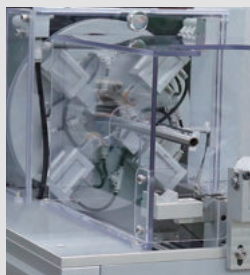

SWC Shield Wire Cutter

Technical Data

ITEM	SWC100
OPERATING SYSTEM	Microsoft Windows 10
OPERATING LANGUAGE	Korean, English, Chinese, Japanese, Spanish, etc.
SIZE	540(W)X1200(D)X1590(H) mm(Include Monitor) 490(W)X1200(D)X1205(H) mm(Exclude Monitor)
WEIGHT	250 kg
POWER	A.C 100~240V 50/60Hz, Built in UPS
JACKET TO SHIELD DISTANCE	3~50 mm
DISPLAY	24" FHD Touch Display
WORKING RANGE	5~200 mm
WIRE THICKNESS	Ø4.5~13 (External diameter of the inner sheath)
WIRE TYPE	AHHEX-BS, FHL2XC2X
ROTATION COUNT	4 (0.5RPM)
WORKING PRESSURE	0.3~0.35 MPa
etc.	Built in OS Recovery System

Options

• Barcode Scanner

• UI Customizing

• MES Connection Available

• LOG System(DB)

HARNICS
FROM TECH TO INNOVATION

Headquarters

#1313, 184, Gasan digital 2-ro, Geumcheon-gu, Seoul 08501, Republic of Korea

Hwaseong Branch

1085-33, Beodeul-ro, Jangan-myeon, Hwaseong-si, Gyeonggi-do 18574, Republic of Korea

China Branch

No. 6-3, Changxing-Road, Economic & Technological Development zone, Weihai, Shandong, China(山东省威海经济技术开发区昌星路6-3号)

Vietnam Bac Ninh Branch

Yen phong zone, Long Chau commune, Yen Phong distric, Bac Ninh province, Vietnam