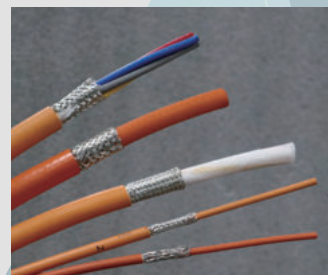

SWC Shield Wire Cutter

Technical Data

ITEM	SWC100
OPERATING SYSTEM	Microsoft Windows 10
OPERATING LANGUAGE	Korean, English, Chinese, Japanese, Spanish, etc.
SIZE	540(W)X1200(D)X1590(H) mm(Include Monitor) 490(W)X1200(D)X1205(H) mm(Exclude Monitor)
WEIGHT	250 kg
POWER	A.C 100~240V 50/60Hz, Built in UPS
JACKET TO SHIELD DISTANCE	3~50 mm
DISPLAY	24" FHD Touch Display
WORKING RANGE	5~200 mm
WIRE THICKNESS	Ø4.5~13 (External diameter of the inner sheath)
WIRE TYPE	AHHEX-BS, FHL2XC2X
ROTATION COUNT	4 (0.5RPM)
WORKING PRESSURE	0.3~0.35 MPa
etc.	Built in OS Recovery System

Options

• Barcode Scanner

• UI Customizing

• MES Connection Available

• LOG System(DB)

HARNICS
FROM TECH TO INNOVATION

Headquarters

#1313, 184, Gasan digital 2-ro, Geumcheon-gu, Seoul 08501, Republic of Korea

Hwaseong Branch

1085-33, Beodeul-ro, Jangan-myeon, Hwaseong-si, Gyeonggi-do 18574, Republic of Korea

China Branch

No. 6-3, Changxing-Road, Economic & Technological Development zone, Weihai, Shandong, China(山东省威海经济技术开发区昌星路6-3号)

Vietnam Bac Ninh Branch

Yen phong zone, Long Chau commune, Yen Phong distric, Bac Ninh province, Vietnam