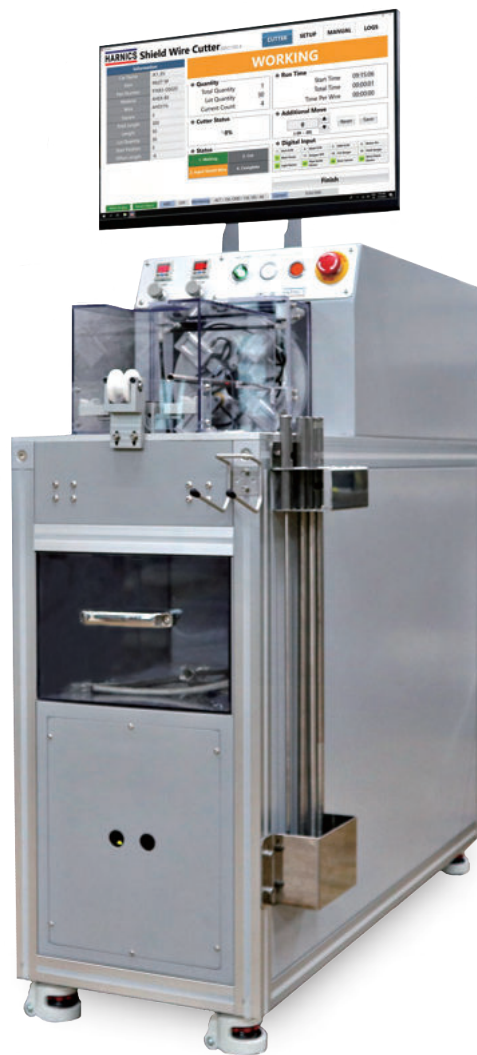

# SWC

series  
Shield Wire Cutter

Inspection

Safety

Easy

Speed

UI

- Various SQ high voltage shield wire can be cut off simply by replacing the pipe jig
- Cutting length can be set without changing parts separately
- PC-based MES integration

# SWC Shield Wire Cutter

## Technical Data

| ITEM                      | SWC100   |
|---------------------------|--|
| OPERATING SYSTEM          | Microsoft Windows 10   |
| OPERATING LANGUAGE        | Korean, English, Chinese, Japanese, Spanish, etc.  |
| SIZE                      | 540(W)X1200(D)X1590(H) mm(Include Monitor)<br>490(W)X1200(D)X1205(H) mm(Exclude Monitor) |
| WEIGHT                    | 250 kg   |
| POWER                     | A.C 100~240V 50/60Hz, Built in UPS   |
| JACKET TO SHIELD DISTANCE | 3~50 mm  |
| DISPLAY                   | 24" FHD Touch Display  |
| WORKING RANGE             | 5~200 mm   |
| WIRE THICKNESS            | Ø4.5~13 (External diameter of the inner sheath)  |
| WIRE TYPE                 | AHHEX-BS, FHL2XC2X   |
| ROTATION COUNT            | 4 (0.5RPM)   |
| WORKING PRESSURE          | 0.3~0.35 MPa   |
| etc.                      | Built in OS Recovery System  |